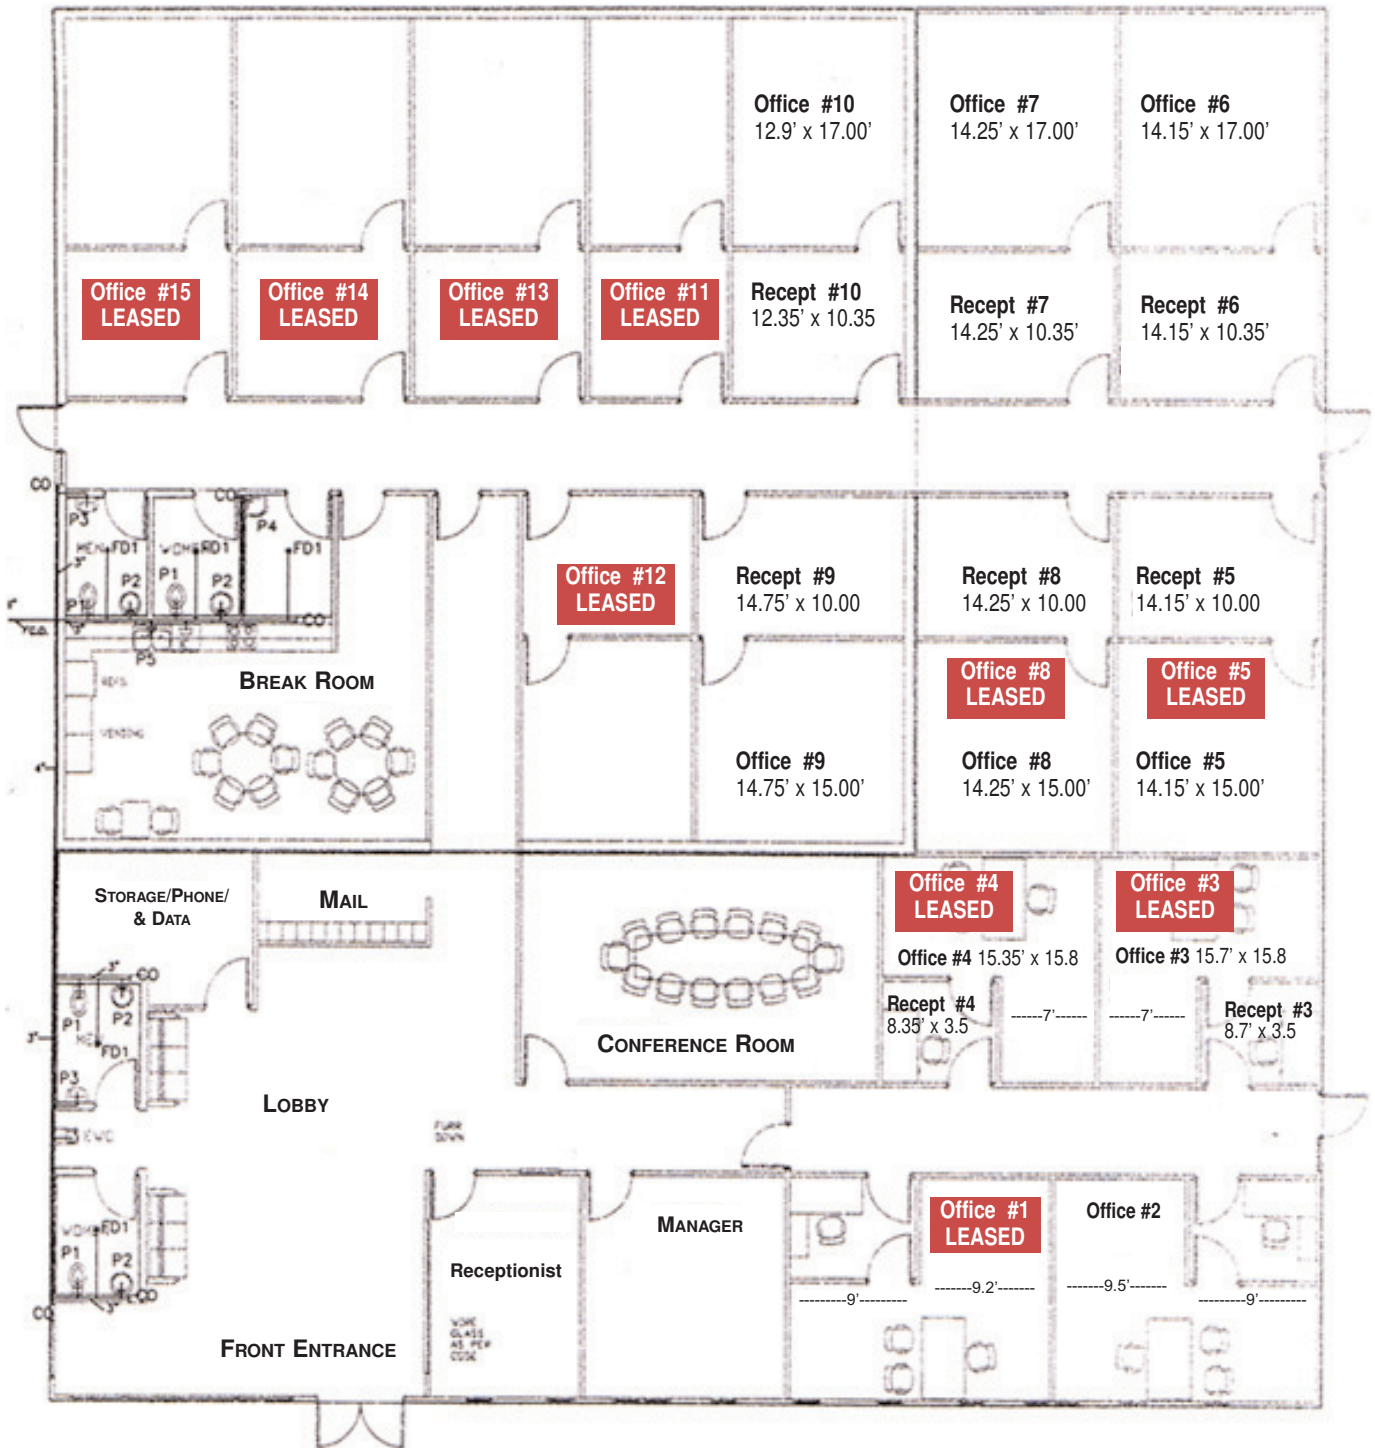

HUNTSVILLE SMALL BUSINESS INCUBATOR OFFICE LAYOUT

Now Leasing in Building B

[*Note all (8) office suites in Building A are NOW LEASED*]

Office Suites Sizes range from 120 sq. ft. up to 400 sq. ft
 Office Suite Rentals range from \$275.00 - \$836 per month